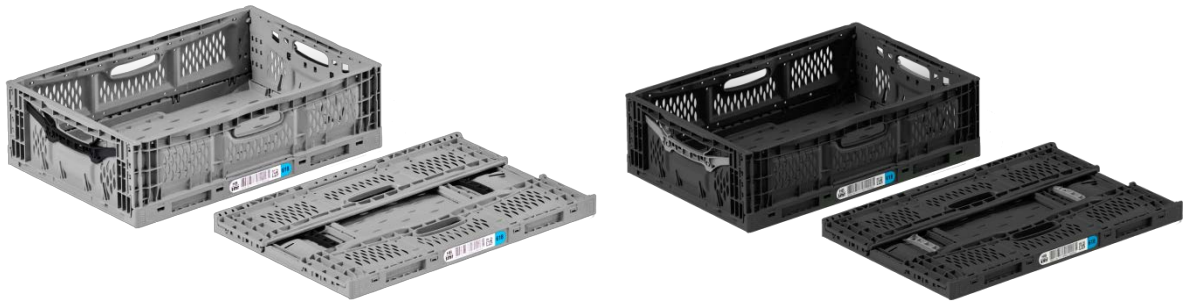

Data sheet

Folding Box Large 17

Technical details

Product description		Folding Box Large 17
Wall Structure		perforated
Colors		black with red handle / grey with black handle
Country of origin		Germany
Certifications (production plant)		ISO 9001; ISO 14001; ISO 50001; REACH
Material		PP (Polypropylen)
Barcode		EAN 13 digits
HS Code		39231090
Outer dimensions (in mm)	height	175,0
	width	400,0
	depth	600,0
Inner dimensions (in mm)	height	166,0
	width	367,0
	depth	566,0
Height folded (in mm)		N/A
Height (folded) in the stack (in mm)		36,0
Useful interior height		N/A
Volume (in litres)		30
Weight (in g)		1.580,0
Load capacity (in kg)		N/A
Stacking load (in kg)		N/A
Temperature resistance	short	-20 bis +60 °C
	long	-20 bis +40 °C

Transport

	VPE (small)	standard pallet	pallet to 2,20m	pallet 2,20m - 2,40m	pallet 2,40m – 2,60m
Quantity / number of items	10	N/A	N/A	N/A	N/A
Cardboard / bundle quantity	1	N/A	N/A	N/A	N/A
Height gross (in cm)	N/A	N/A	N/A	N/A	N/A
Width (in cm)	40	N/A	N/A	N/A	N/A
Depth (in cm)	60	N/A	N/A	N/A	N/A
Weight (in kg)	15,8	N/A	N/A	N/A	N/A
Transport packaging	bundle	N/A	N/A	N/A	N/A

Due to the manufacturing, there may be deviations in the weights.

EP = euro pallet

DP = display pallet

N/A = not available